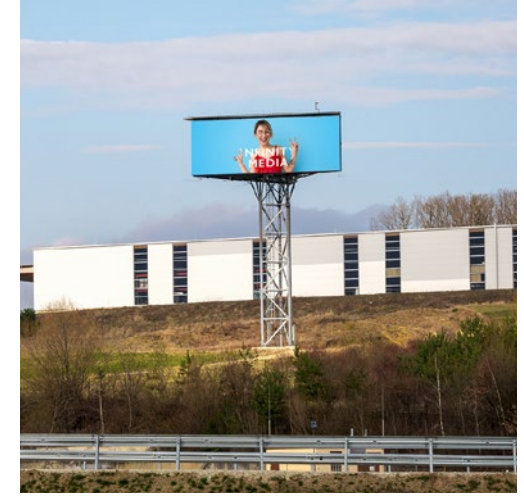

CONTENT: static*
OP. TIME: 12 am – 12 am

2334

A2 TOWER

DIMENSIONS: 2x 512 x 288 cm
SIZE: 2x 15 m²
FORMAT: 768 x 432 px

CONTENT: static*
OP. TIME: 12 am – 12 am

7423

A2 TOWER

DIMENSIONS: 16.100 x 6.220 cm
SIZE: 100 m²
FORMAT: 1.000 x 360 px