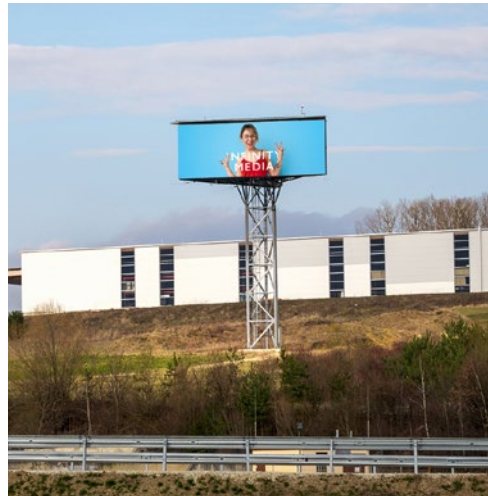

CONTENT: static*
OP. TIME: 6 am – 10 pm

1070

MARIAHILFER STRASSE 60

DIMENSIONS: 9.000 x 2.400 cm
SIZE: 21,6 m²
FORMAT: 3.120 x 832 px

CONTENT: fully animated* 3D
OP. TIME: 10 am – 10 pm

2334

NUMBER ONE

DIMENSIONS: 51.000 x 20.000 cm
SIZE: 1.020m²
FORMAT: 1.632 x 640 px
CONTENT: static*
OP. TIME: 12am – 12am

7423

A2 TOWER

DIMENSIONS: 16.100 x 6.220 cm
SIZE: 100m²
FORMAT: 1.000 x 360 px
CONTENT: static*
OP. TIME: 5am – 10pm

CONSULTING AND BOOKING

Let us create a customized offer, which is perfectly tailored to your needs. Feel free to contact us using the information below.