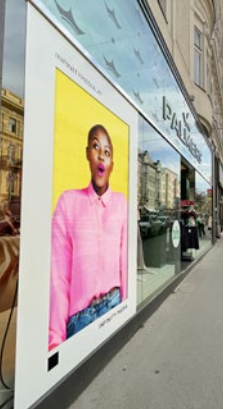

1080

ALSER STRASSE 25 (ALS25)

DIMENSIONS:	126 x 224 cm	CONTENT:	partially animated*
SIZE:	2,82 m²	OP. TIME:	6 am – 10 pm
FORMAT:	9:16	CPM**:	€ 4,65