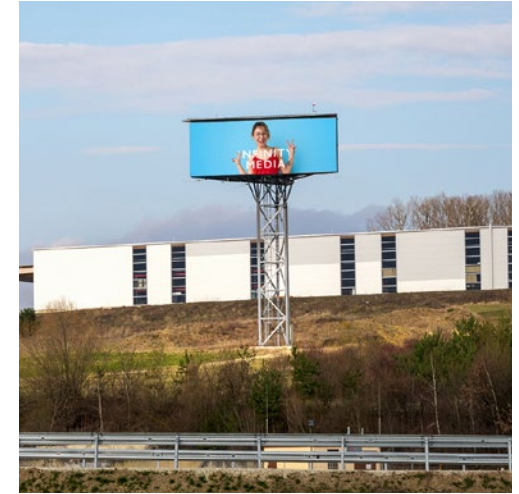

HIGHLIGHT SCREENS

The biggest out of home screens with special formats, content is shown in a loop.

1010

OPERNRING

DIMENSIONS: 950 x 250 cm
SIZE: 23,75 m²
FORMAT: 3.192 x 840 px

CONTENT: static*
OP. TIME: 6 am – 10 pm

1060

MARIAHILFER STRASSE 37

DIMENSIONS: 1.900 x 350 cm
SIZE: 67 m²
FORMAT: 4.822 x 896 px

CONTENT: static*
OP. TIME: 6 am – 10 pm

2334

NUMBER ONE

DIMENSIONS: 5.100 x 2.000 cm
SIZE: 1.020 m²
FORMAT: 1.632 x 640 px

CONTENT: static*
OP. TIME: 12 am – 12 am

2334

NUMBER ONE

DIMENSIONS: 1.610 x 622 cm
SIZE: 100 m²
FORMAT: 1.000 x 360 px

CONTENT: static*
OP. TIME: 5 am – 10 pm